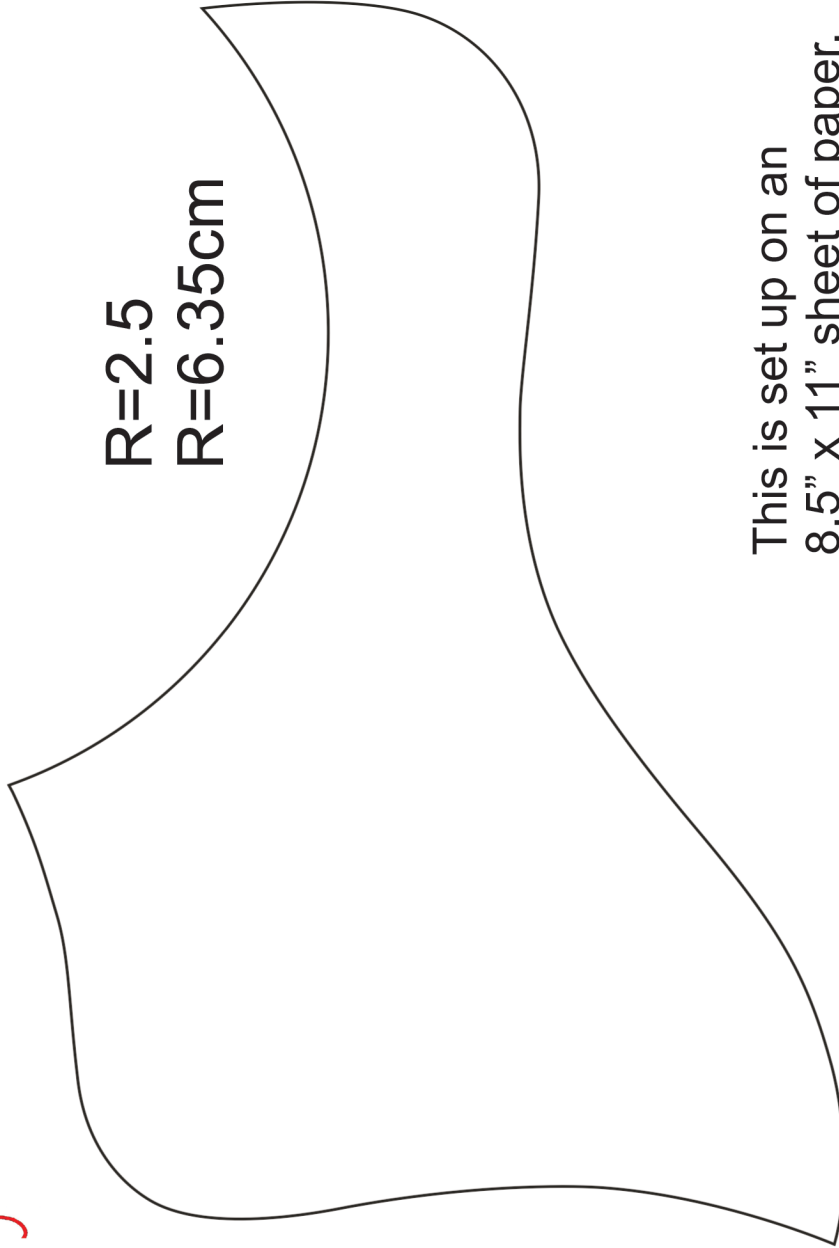

Taylor® Style Acoustic Pick Guard

This is set up on an 8.5" x 11" sheet of paper.

You'll need to confirm this is the correct pick guard by printing it at 100% scale